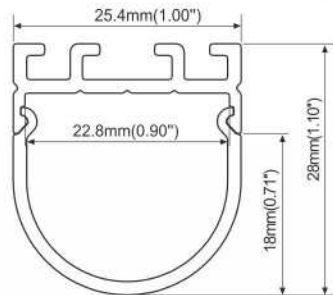

CLD-LZ111-R

End caps

Clip

- PC diffused cover