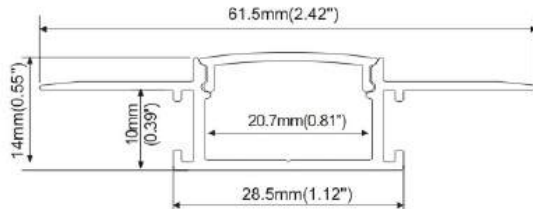

CLD-LZ071

End caps

- PMMA opal matte cover
- PMMA semi-clear cover
- PMMA clear cover
- PC diffused cover