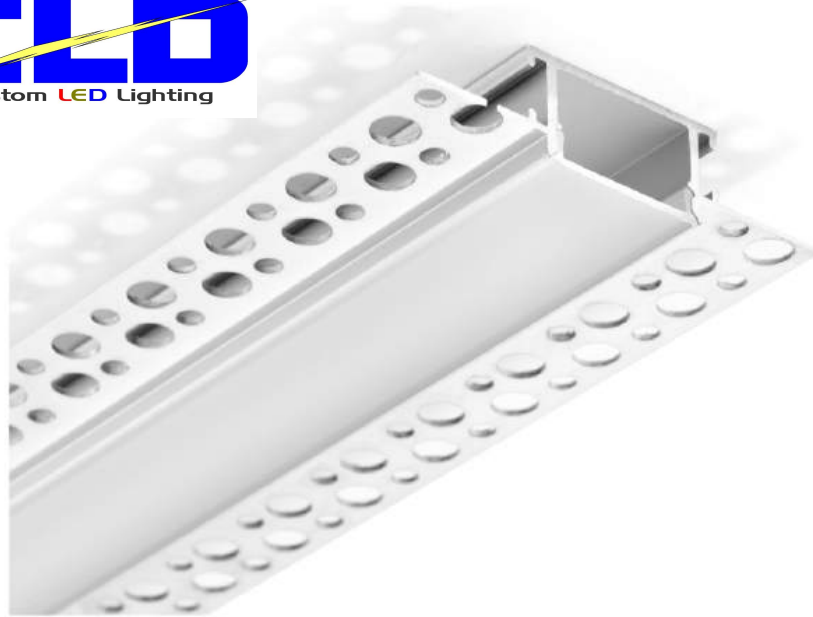

CLD-LZ071

End caps

- PMMA opal matte cover
- PMMA semi-clear cover
- PMMA clear cover
- PC diffused cover