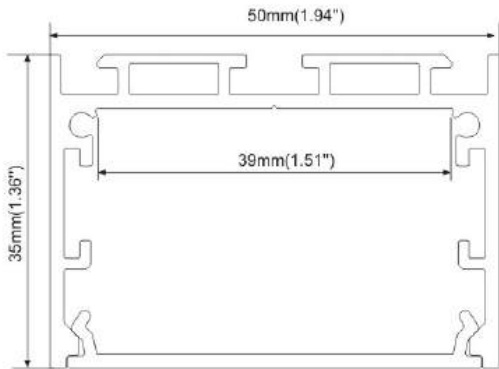

Commercial Lighting Devices Inc.
 www.cldinc.ca
 (905)662-9526

CLD-LZ046-R

• PC diffused cover

Aluminium End Cap without hole

Steel wire

Stainless Clip

Connector X

Connector T

Connector L

Connector IL

90 degrees

180 degrees connector

inside 90 degrees connector