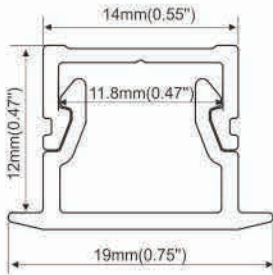

End Caps

Mounting clip

- PC diffused cover