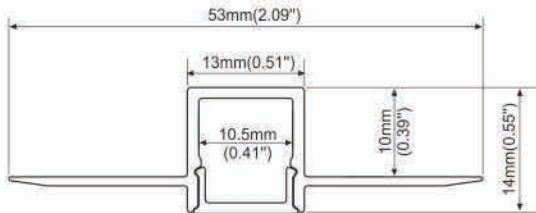

End caps

Black PC cover

• PC diffused cover