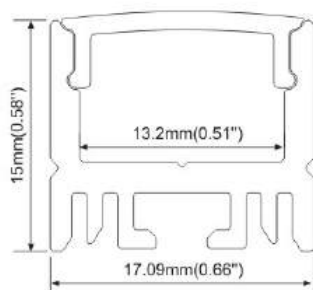

CLD-LZ043

End cap with hole
End cap without hole

Mounting clip(metal)

- PMMA opal matte cover
- PMMA semi-clear cover
- PMMA clear cover
- PC diffused cover