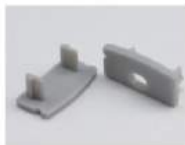

- PMMA opal matte cover
- PMMA semi-clear cover
- PMMA clear cover
- PC diffused cover

End cap with hole
End cap without hole

Mounting clip(PC)

90 degrees connector

Adjustable bracket

Mounting clip(metal)

180 degrees connector