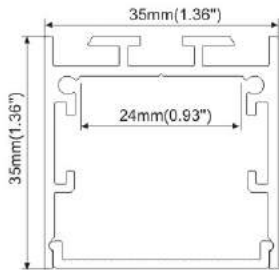

CLD-LZ018-R3

- PMMA opal matte cover
- PMMA semi-clear cover
- PC diffused cover

Aluminium End Cap without hole

Mounting clip (metal)

Connector L

Steel wire

Connector T

Connector X