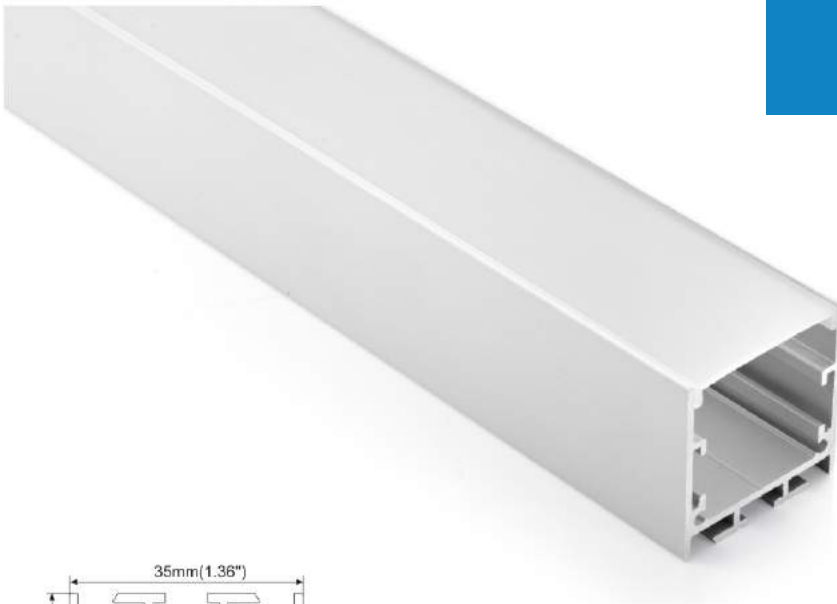

CLD-LZ018-R3

- PMMA opal matte cover
- PMMA semi-clear cover
- PC diffused cover

Aluminium End Cap without hole

Mounting clip (metal)

Connector L

Steel wire

Connector T

Connector X